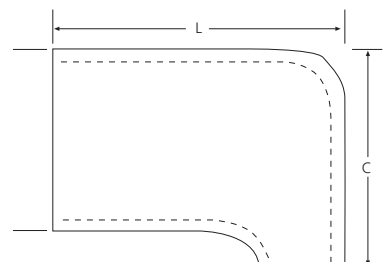

Griptide Terminals and Covers

Uninsulated Receptacles

Technical Table

Code	Stranded Wire Item No.	Dimensions		
		L	C	W
LTO61250N	0,75 - 2,0	19,0	8,0	7,6
LTO81250N	2,0 - 3,5	19,6	8,0	7,6

Uninsulated Blade

Technical Table

Code	Stranded Wire Item No.	Dimensions		
		L	C	W
LOM1250	0,5 - 2,0	20,6	9,8	6,35

Uninsulated Right-Angled Blade

Technical Table

Code	Stranded Wire Item No.	Dimensions		
		L	C	W
SF061250A	0,75 - 2,0	16,1	7,8	8,0

Griptide Insulating Covers (PVC) 6,3 Series

HV4821