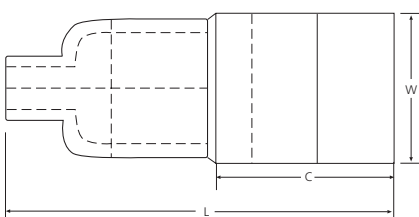

Griptide Terminals and Covers

Uninsulated Receptacles

Technical Table

Code	Stranded Wire Item No.	Dimensions		
		L	C	W
LTO61250N	0,75 - 2,0	19,0	8,0	7,6
LTO81250N	2,0 - 3,5	19,6	8,0	7,6

Uninsulated Blade

Technical Table

Code	Stranded Wire Item No.	Dimensions		
		L	C	W
LOM1250	0,5 - 2,0	20,6	9,8	6,35

Uninsulated Right-Angled Blade

Technical Table

Code	Stranded Wire Item No.	Dimensions		
		L	C	W
SF061250A	0,75 - 2,0	16,1	7,8	8,0

Griptide Insulating Covers (PVC) 6,3 Series

HV4820