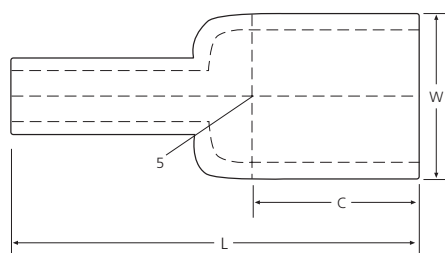

Griptide Terminals and Covers

Uninsulated Receptacles

Technical Table

Code	Stranded Wire Item No.	Dimensions		
		L	C	W
LTO61250N	0,75 - 2,0	19,0	8,0	7,6
LTO81250N	2,0 - 3,5	19,6	8,0	7,6

Uninsulated Blade

Technical Table

Code	Stranded Wire Item No.	Dimensions		
		L	C	W
LOM1250	0,5 - 2,0	20,6	9,8	6,35

Uninsulated Right-Angled Blade

Technical Table

Code	Stranded Wire Item No.	Dimensions		
		L	C	W
SF061250A	0,75 - 2,0	16,1	7,8	8,0

Griptide Insulating Covers (PVC) 6,3 Series

HV4819