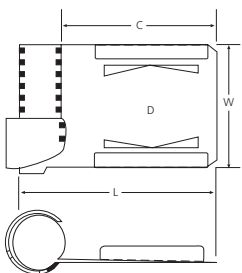

#### Uninsulated Receptacles

Technical Table

Code	Stranded Wire Item No.	Dimensions		
		L	C	W
LTO61250N	0,75 - 2,0	19,0	8,0	7,6
LTO81250N	2,0 - 3,5	19,6	8,0	7,6

#### Uninsulated Blade

Technical Table

Code	Stranded Wire Item No.	Dimensions		
		L	C	W
LOM1250	0,5 - 2,0	20,6	9,8	6,35

#### Uninsulated Right-Angled Blade

Technical Table

Code	Stranded Wire Item No.	Dimensions		
		L	C	W
SF061250A	0,75 - 2,0	16,1	7,8	8,0