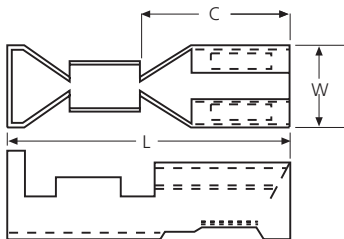

#### Uninsulated Receptacles

Technical Table

Code	Stranded Wire Item No.	Dimensions		
		L	C	W
LTO61250N	0,75 - 2,0	19,0	8,0	7,6
LTO81250N	2,0 - 3,5	19,6	8,0	7,6

#### Uninsulated Blade

Technical Table

Code	Stranded Wire Item No.	Dimensions		
		L	C	W
LOM1250	0,5 - 2,0	20,6	9,8	6,35

#### Uninsulated Right-Angled Blade

Technical Table

Code	Stranded Wire Item No.	Dimensions		
		L	C	W
SF061250A	0,75 - 2,0	16,1	7,8	8,0