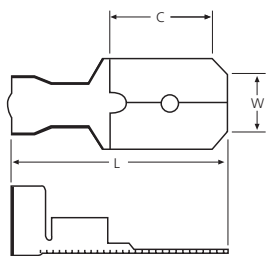

#### Uninsulated Receptacles

Technical Table

Code	Stranded Wire Item No.	Dimensions		
		L	C	W
LTO61250N	0,75 - 2,0	19,0	8,0	7,6
LTO81250N	2,0 - 3,5	19,6	8,0	7,6

#### Uninsulated Blade

Technical Table

Code	Stranded Wire Item No.	Dimensions		
		L	C	W
LOM1250	0,5 - 2,0	20,6	9,8	6,35

#### Uninsulated Right-Angled Blade

Technical Table

Code	Stranded Wire Item No.	Dimensions		
		L	C	W
SF061250A	0,75 - 2,0	16,1	7,8	8,0